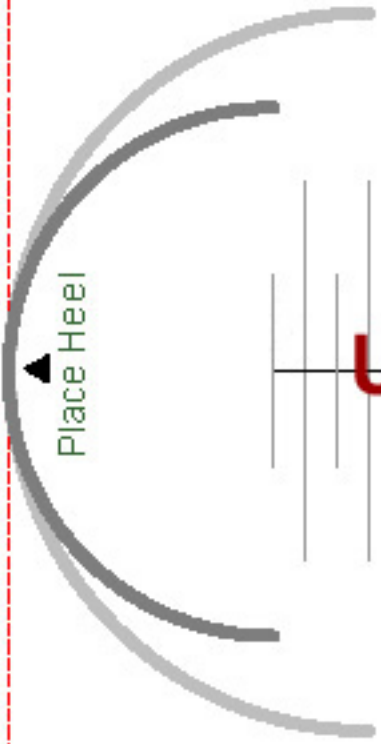

Actual Size

• First, click the  button on toolbar if the chart looks blurry

- Next, print out 2 copies of this page
- Place a credit card in the box at right to verify size 
- Fold & tape the 2 dark lines together
- Place either heel in the arches against a wall
- Count along the lines to find your shoe size.

### Important!

Place a credit card in this box to make sure your print-out is the correct size. You can also measure the ruler guides below.

If it is not the correct size, check your printer settings to make sure the 'Fit to page' box is **NOT** checked.

Fold and place against the wall

Place Heel

# U.S. Men's Foot Size Chart

inches

centimeters

15	14	13	12	11	10	9	8	7	6
14.5	13.5	12.5	11.5	10.5	9.5	8.5	7.5	6.5	5.5
1	2	3	4	5	6	7	8	9	10
1.5	2.5	3.5	4.5	5.5	6.5	7.5	8.5	9.5	10.5

Fold and tape here!

Fold and tape here!