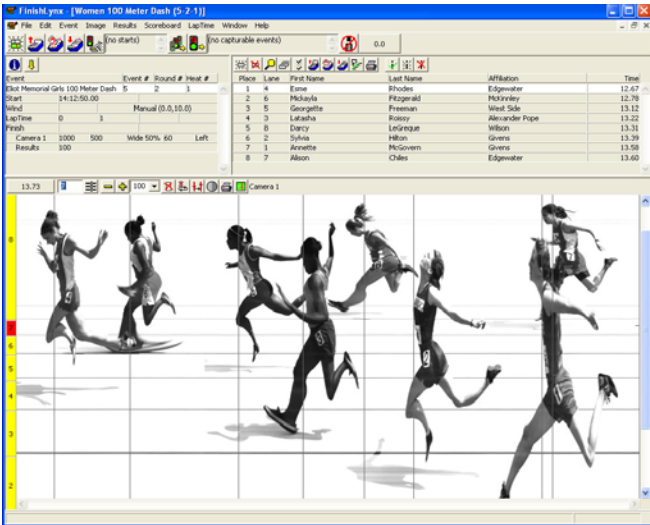

A COMPLETE PHOTO-FINISH SOLUTION

The **BRONZE PACKAGE** is an all-inclusive photo-finish system from Lynx – the leader in Fully Automatic Timing (F.A.T.). With this entry-level system, all you need is a computer to deliver NFHS-compliant results at your Track & Field meets - no matter the size.

When your program makes the switch to F.A.T. results, everybody involved in your meets will benefit: Athletes, Coaches, and Meet Administrators. Lynx allows you to use your volunteers much more efficiently, so there's less stress on officials and volunteers, and hand-timers become unnecessary. And thanks to our LynxPad software, you can easily setup athlete entries, seed marks, and the printing of results at the end of the day.